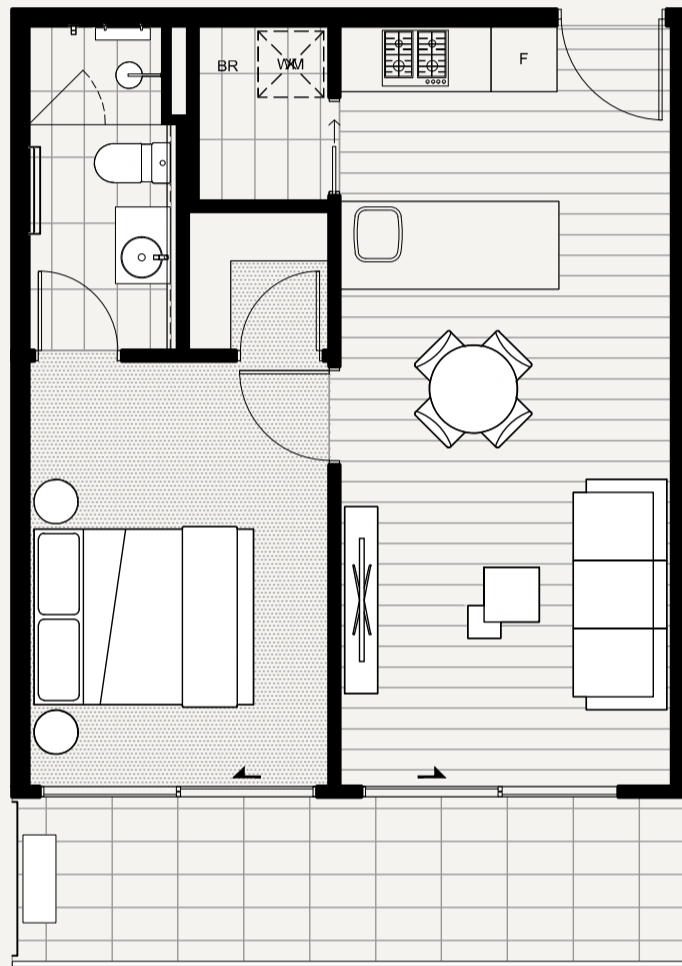

CULTIVATE

HEIDELBERG
WEST

1 BEDROOM APARTMENT

NORTH

PRELIMINARY ONLY

Internal layouts may change. Dimensions are nominal and do not take into account mechanical services that maybe incorporated.

CULTIVATE

HEIDELBERG
WEST

2 BEDROOM APARTMENT

NORTH

PRELIMINARY ONLY

Internal layouts may change. Dimensions are nominal and do not take into account mechanical services that may be incorporated.

CULTIVATE

HEIDELBERG
WEST

3 BEDROOM APARTMENT

NORTH

PRELIMINARY ONLY

Internal layouts may change. Dimensions are nominal and do not take into account mechanical services that maybe incorporated.